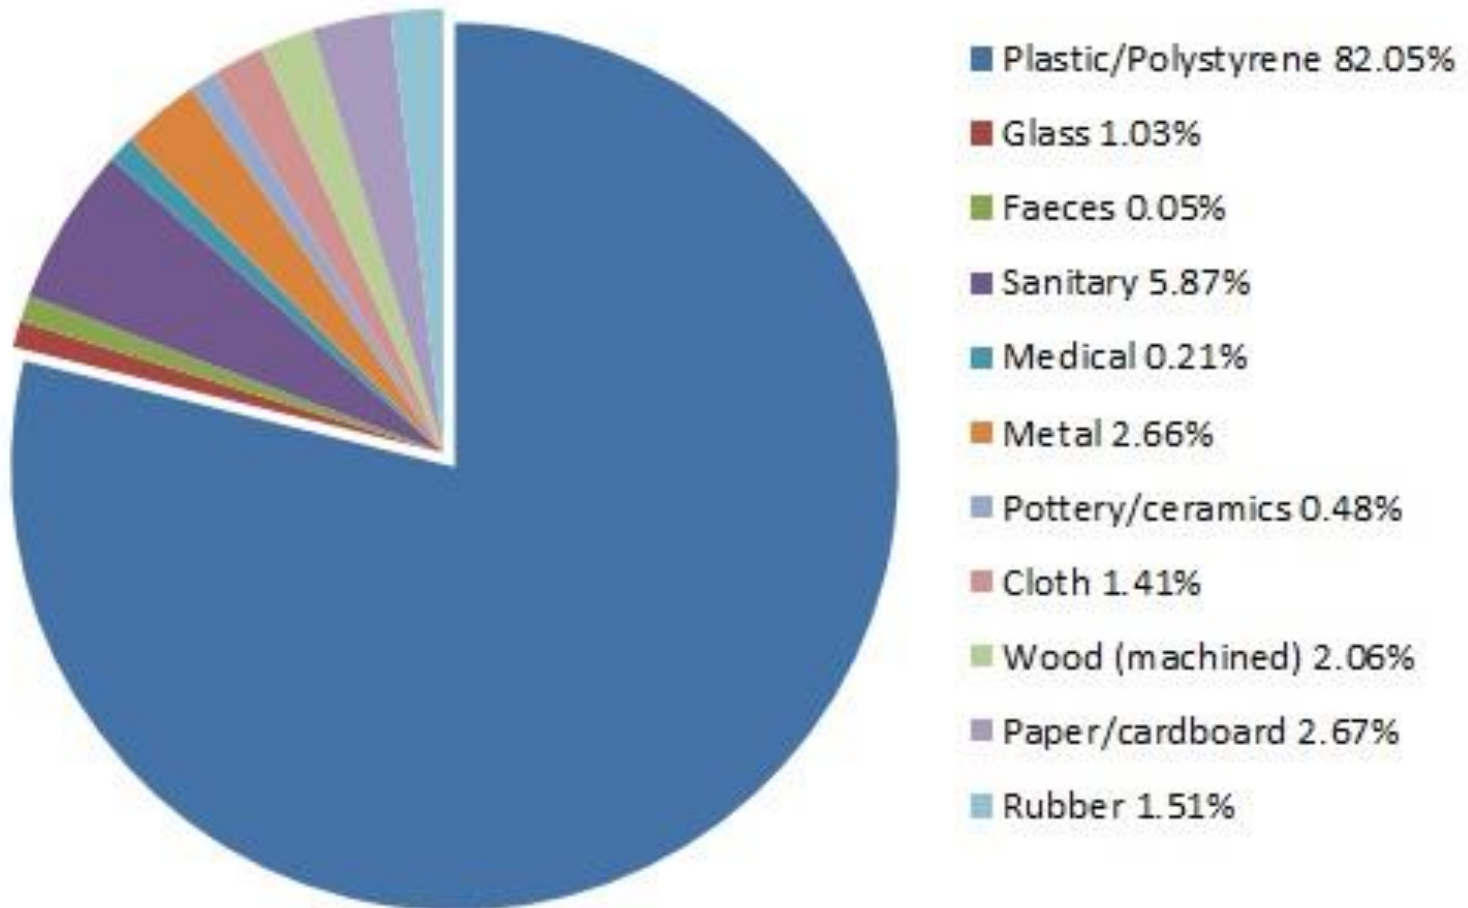

## Marine Litter Composition

Survey Type: **100m** Year: **2014** Number of surveys: **252**  
Country: **All** Region: **All** Search: **All**

ecover